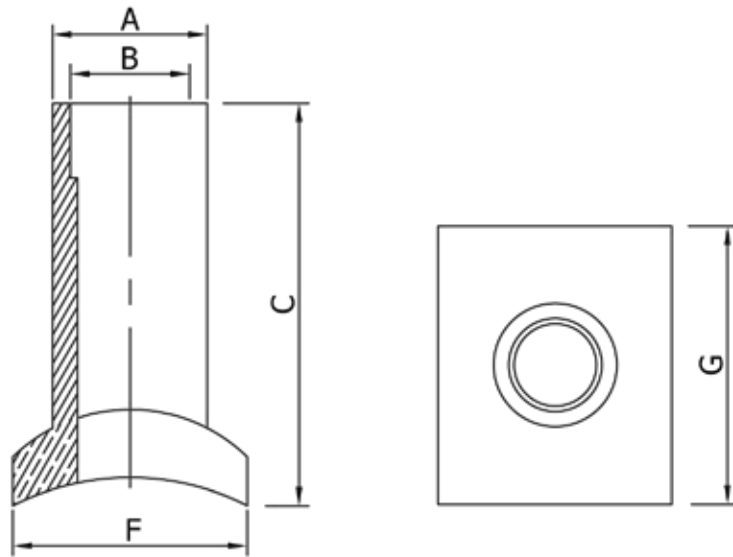

CRUZ PPL SECCIONADA

MEDIDA SIZE	CLAVE CODE	A		B	
2"		60.30	mm	260.30	mm
		2.37	in	10.25	in
2 1/2"		73.00	mm	273.00	mm
		2.87	in	10.75	in
3"		88.90	mm	288.90	mm
		3.50	in	11.37	in
4"		114.30	mm	334.30	mm
		4.50	in	13.16	in
6"		168.30	mm	468.30	mm
		6.63	in	18.44	in
8"		219.10	mm	619.10	mm
		8.63	in	24.37	in
10"		273.10	mm	773.10	mm
		10.75	in	30.44	in
12"		323.80	mm	923.80	mm
		12.75	in	36.37	in
14"		355.60	mm	955.60	mm
		14.00	in	37.62	in
16"		406.40	mm	1106.40	mm
		16.00	in	43.56	in
18"		457.20	mm	1257.20	mm
		18.00	in	49.50	in
20"		508.00	mm	1408.00	mm
		20.00	in	55.43	in
22"		558.80	mm	1558.80	mm
		22.00	in	61.37	in
24"		609.60	mm	1709.60	mm
		24.00	in	67.31	in

REDUCCION CAMPANA

MEDIDA SIZE	CLAVE CODE	A		B		C	
2x1"		60.30	mm	33.40	mm	138.00	mm
		2.37	in	1.31	in	5.43	in
2x1 1/2"		60.30	mm	48.30	mm	140.00	mm
		2.37	in	1.90	in	5.51	in
2 1/2x1 1/2"		73.00	mm	48.30	mm	140.00	mm
		2.87	in	1.90	in	5.51	in
2 1/2x2"		73.00	mm	60.30	mm	140.00	mm
		2.87	in	2.37	in	5.51	in
3x2"		88.90	mm	60.30	mm	140.00	mm
		3.50	in	2.37	in	5.51	in
3x2 1/2"		88.90	mm	73.00	mm	140.00	mm
		3.50	in	2.87	in	5.51	in
4x2 1/2"		114.30	mm	73.00	mm	152.00	mm
		4.50	in	2.87	in	5.98	in
4x3"		114.30	mm	88.90	mm	220.00	mm
		4.50	in	3.50	in	8.66	in
6x3"		168.30	mm	88.90	mm	220.00	mm
		6.63	in	3.50	in	8.66	in
6x4"		168.30	mm	114.30	mm	220.00	mm
		6.63	in	4.50	in	8.66	in
8x4"		219.10	mm	114.30	mm	184.00	mm
		8.63	in	4.50	in	7.24	in
8x6"		219.10	mm	168.30	mm	184.00	mm
		8.63	in	6.63	in	7.24	in