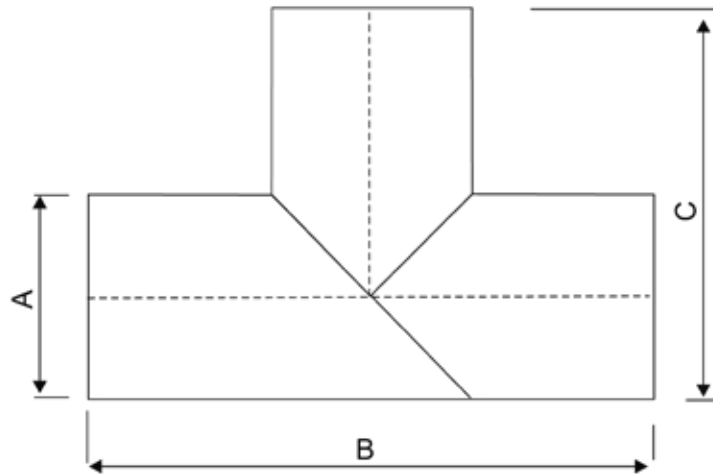

TAPON

MEDIDA SIZE	CLAVE CODE	A		B	
2"		60.30	mm	66.00	mm
		2.37	in	2.60	in
2 1/2"		73.00	mm	83.00	mm
		2.87	in	3.27	in
3"		88.90	mm	92.00	mm
		3.50	in	3.62	in
4"		114.30	mm	125.00	mm
		4.50	in	4.92	in
6"		168.30	mm	105.00	mm
		6.63	in	4.13	in
8"		219.10	mm	140.00	mm
		8.63	in	5.51	in

YEE 45° SECCIONADA

MEDIDA SIZE	CLAVE CODE	A		B		C	
1 1/4"		42.20	mm	278.00	mm	181.50	mm
		1.66	in	10.94	in	7.15	in
1 1/2"		48.30	mm	287.10	mm	192.00	mm
		1.90	in	11.30	in	7.56	in
2"		60.30	mm	355.30	mm	237.30	mm
		2.37	in	13.99	in	9.34	in
2 1/2"		73.00	mm	443.25	mm	294.30	mm
		2.87	in	17.45	in	11.59	in
3"		88.90	mm	465.70	mm	321.50	mm
		3.50	in	18.33	in	12.66	in
4"		114.30	mm	538.10	mm	375.50	mm
		4.50	in	21.19	in	14.78	in
6"		168.30	mm	690.40	mm	499.50	mm
		6.63	in	27.18	in	19.67	in
8"		219.10	mm	850.30	mm	621.50	mm
		8.63	in	33.48	in	24.47	in
10"		273.10	mm	1014.80	mm	749.00	mm
		10.75	in	39.95	in	29.49	in
12"		323.85	mm	1161.90	mm	871.00	mm
		12.75	in	45.74	in	34.29	in
14"		355.60	mm	1257.70	mm	925.25	mm
		14.00	in	49.52	in	36.43	in
16"		406.40	mm	1379.50	mm	1047.30	mm
		16.00	in	54.31	in	41.23	in
18"		457.20	mm	1552.20	mm	1169.40	mm
		18.00	in	61.11	in	46.04	in
20"		508.00	mm	1674.00	mm	1291.50	mm
		20.00	in	65.91	in	50.85	in
22"		558.80	mm	1859.40	mm	1413.50	mm
		22.00	in	73.20	in	55.65	in
24"		609.60	mm	1981.20	mm	1535.60	mm
		24.00	in	78.00	in	60.46	in